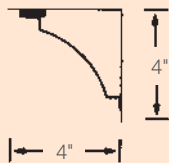

Wreath 5422503CP - Copper

Girder Nosing 5400800NA

2 1/2" Height

Small Egg & Dart 5400810NA

2 5/8" Height

Large Egg & Dart 5400802NA

4 1/8" Height

Torch 5400705NA