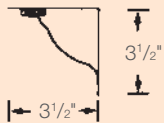

Wreath 5422503CP - Copper

Girder Nosing 5400800NA

2 1/2" Height

Small Egg & Dart 5400810NA

2 5/8" Height

Large Egg & Dart 5400802NA

4 1/8" Height

Torch 5400705NA

6 3/4" Height

Floral 5400707NA

9" Height

Trefoil 5400807NA

13 1/4" Height

All cornices available in 48" lengths.

Your ideas become reality®

With Armstrong™ Decorative Ceilings and HomeStyle Ceilings, it's easy to add your own special touch to every room. After all, your home is a reflection of your personality.