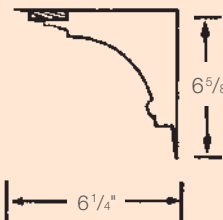

Wreath 5422503CP - Copper

Girder Nosing 5400800NA

2 1/2" Height

Small Egg & Dart 5400810NA

2 5/8" Height

Large Egg & Dart 5400802NA

4 1/8" Height

Torch 5400705NA

6 3/4" Height

Floral 5400707NA

9" Height

Trefoil 5400807NA

13 1/4" Height

All cornices available in 48" lengths.

Your ideas become reality®

With Armstrong™ Decorative Ceilings and HomeStyle Ceilings, it's easy to add your own special touch to every room. After all, your home is a reflection of your personality.