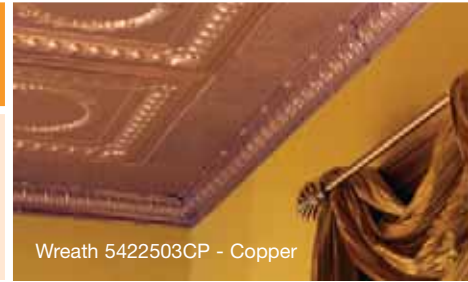

Backsplash

Not to be relegated to the ceiling alone, Metallaire™ can be creatively integrated into a variety of decorating schemes. It is not only beautiful in detail and form but functional as well when used as a backsplash or on an entire wall. Imagination is the only limitation when it comes to designing with Metallaire.

Choosing a Cornice

A cornice is the finishing detail. Like a frame around a masterpiece, a cornice choice can complement and subtly accentuate the exquisite detail of your Metallaire ceiling. Or choose a cornice that makes a bold statement in and of itself.

All cornices available in 48" lengths.