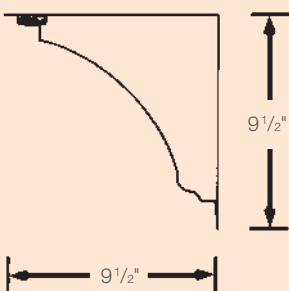

Trefoil 5400807NA

13 1/4" Height

All cornices available in 48" lengths.