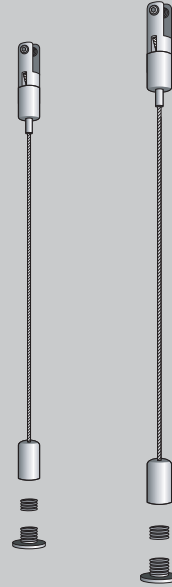

**A simpler solution.**

Panels are 2' wide and 6' high. They are hung using a brilliantly simple, stainless steel cable suspension system. Position panels to reflect or diffuse lighting. Panels are impact-resistant and washable for easy care.

Grass

Bamboo

Pumpkin

Crimson

Sky

Fern

**Ceiling-Mounted Cable System (set of two)**

Suspend panels from ceiling using these ceiling mounts. Attach free-hanging panels from top.

**Floor-Mounted Cable System (set of two)**

Anchored to both ceiling and floor for maximum stability. Attach panels using Panel Side Clamps.

**Panel Side Clamps (set of three)**

Side clamps anchor panels to cabling or to each other to create more dimensional stability.