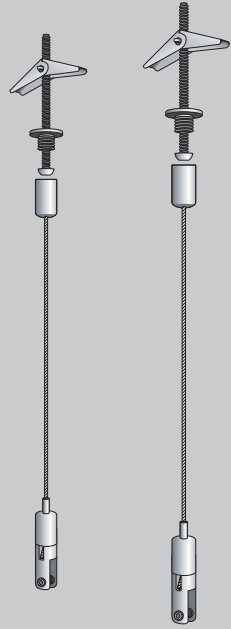

**A simpler solution.**

Panels are 2' wide and 6' high. They are hung using a brilliantly simple, stainless steel cable suspension system. Position panels to reflect or diffuse lighting. Panels are impact-resistant and washable for easy care.

## Definitions™ Decorative Interior Accents defined

- Dimensionally-stable PETG construction
- 2'x6' panel sizes
- Hang individually or in groups
- Suspend from ceiling or plenum with simple cabling kit
- Lighting can enhance dramatic effect
- Wash with gentle, non-abrasive cleaner
- Fast, simple, flexible installation

Grass

Bamboo

Pumpkin

Crimson

Sky

Fern

**Ceiling-Mounted Cable System (set of two)**

Suspend panels from ceiling using these ceiling mounts. Attach free-hanging panels from top.

**Floor-Mounted Cable System (set of two)**

Anchored to both ceiling and floor for maximum stability. Attach panels using Panel Side Clamps.

**Panel Side Clamps (set of three)**

Side clamps anchor panels to cabling or to each other to create more dimensional stability.